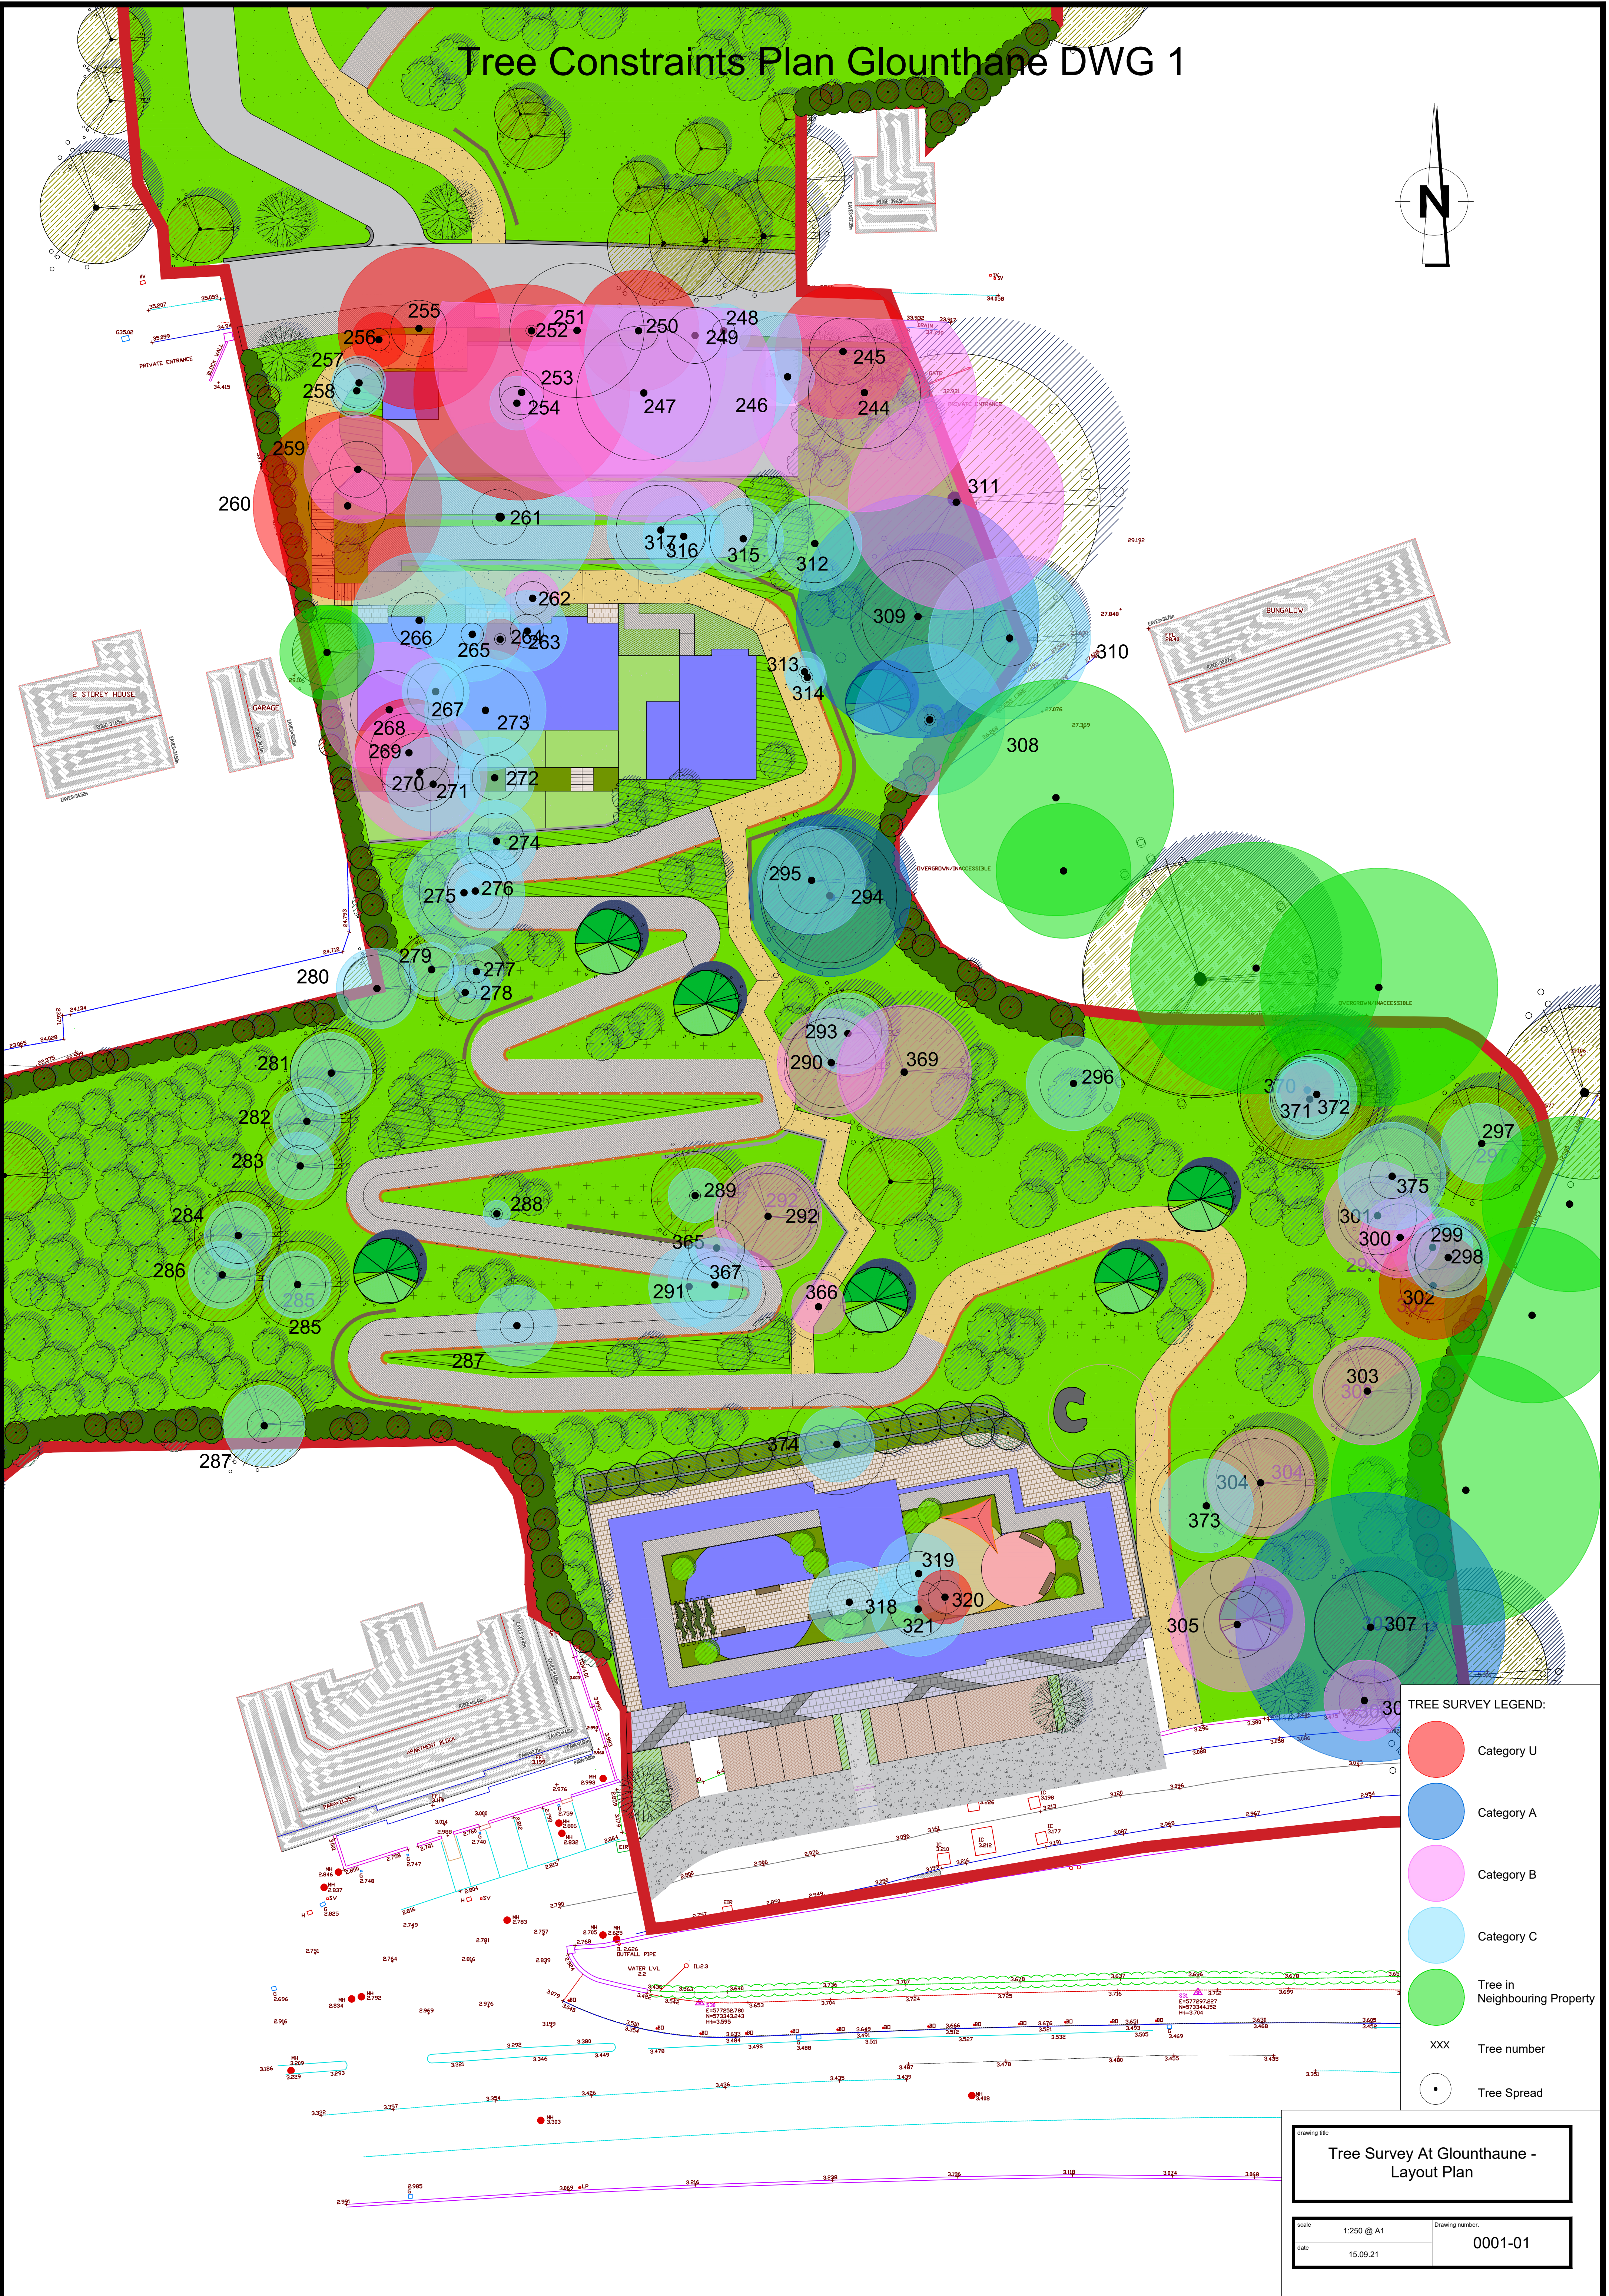

Tree Constraints Plan Glounthane DWG 1

TREE SURVEY LEGEND:

- Category U
- Category A
- Category B
- Category C
- Tree in Neighbouring Property
- XXX Tree number
- Tree Spread

Tree Survey At Glounthane - Layout Plan

Scale: 1:250 @ A1
 Date: 15.09.21
 Drawing number: 0001-01